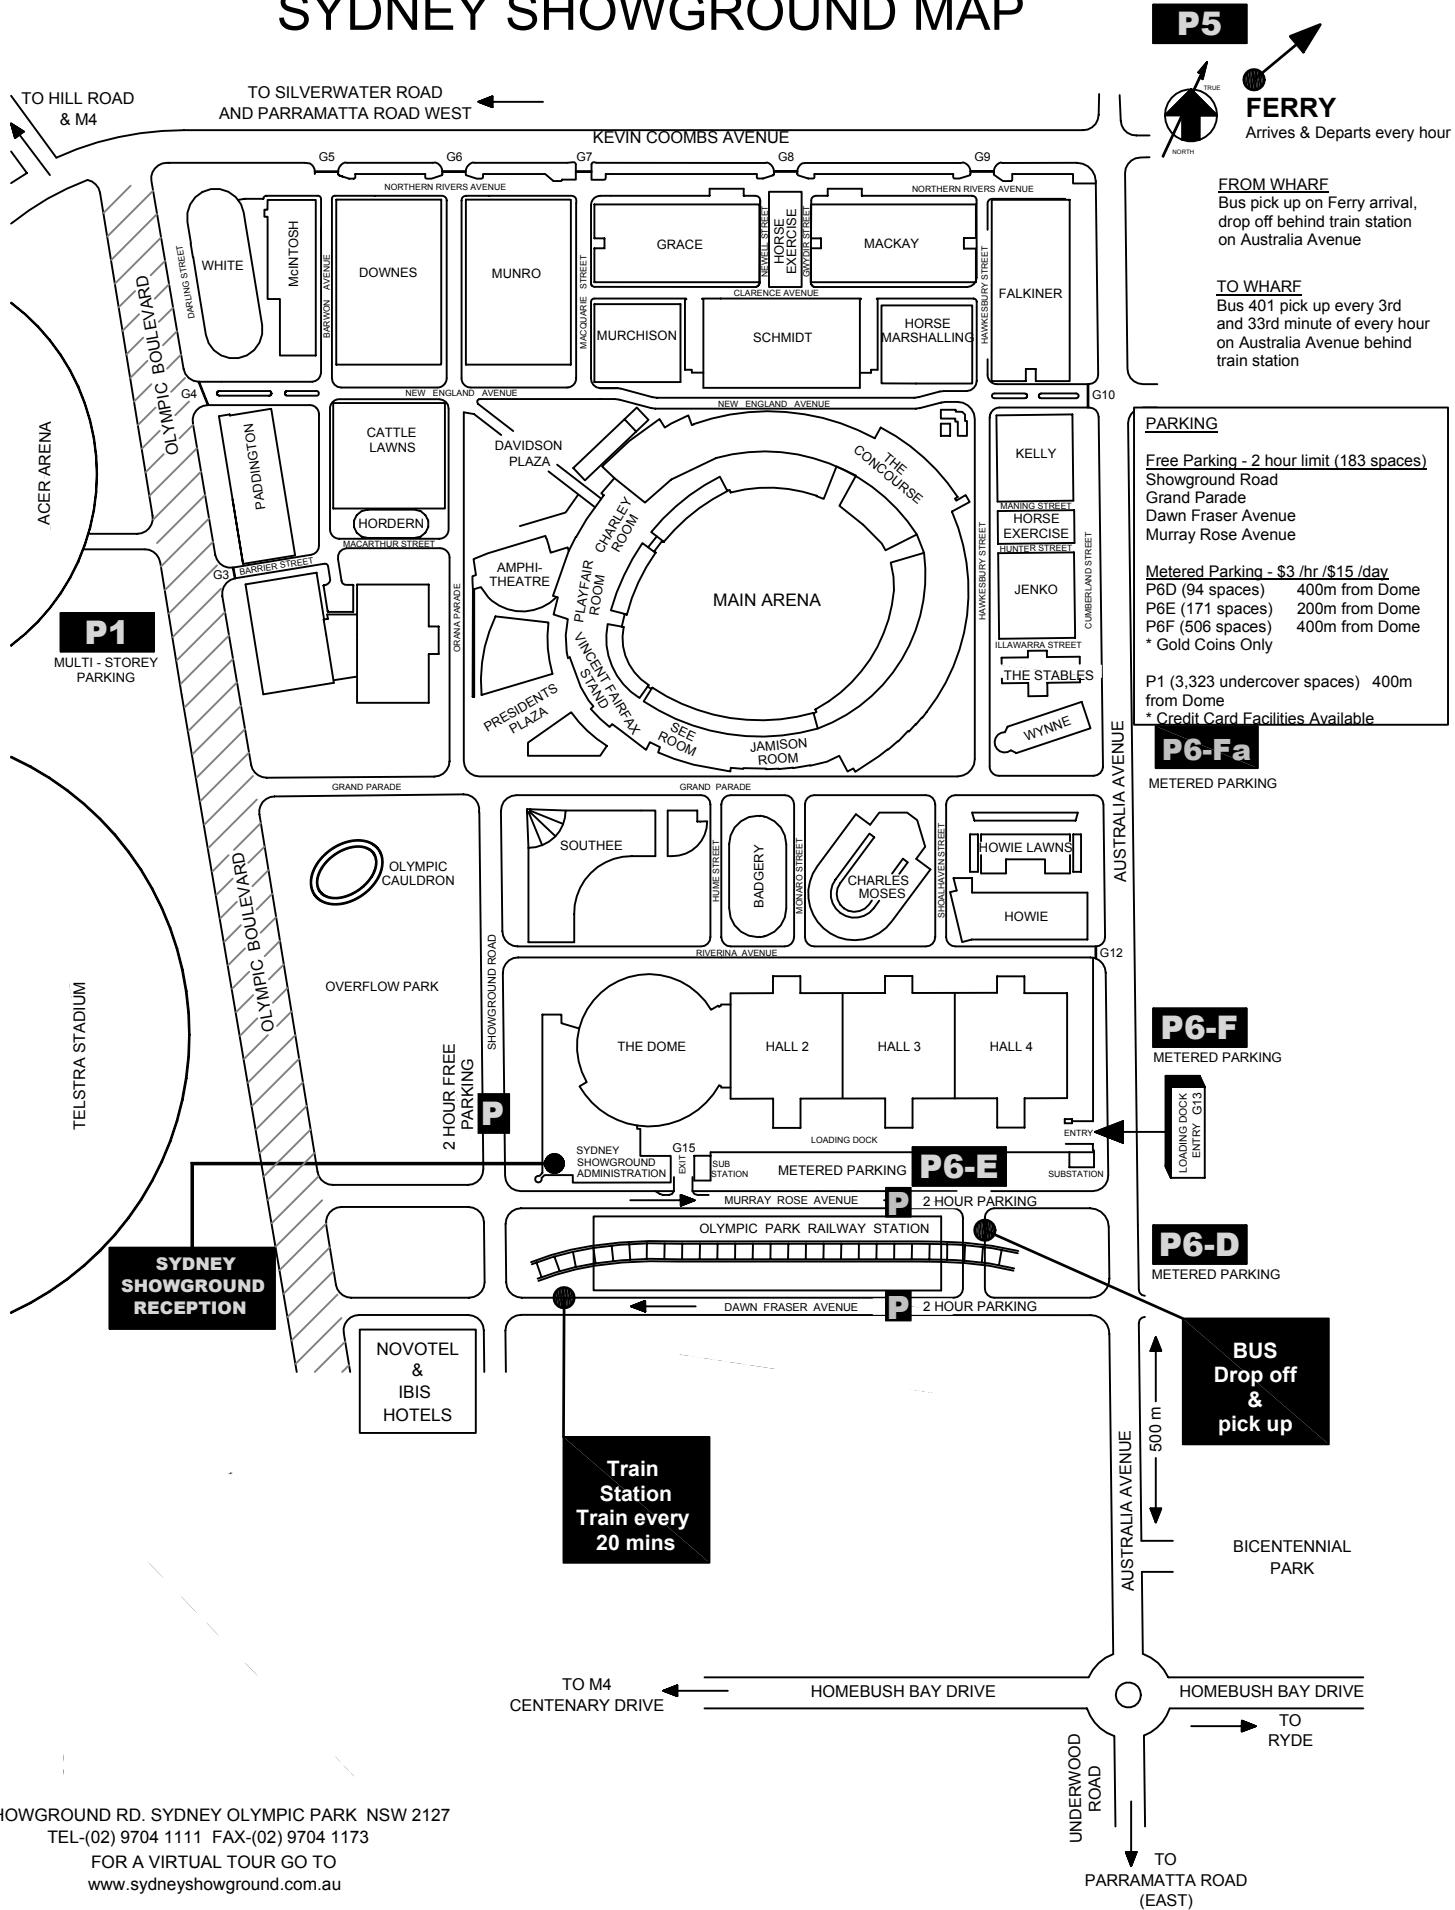

SYDNEY SHOWGROUND MAP

P5

FERRY
Arrives & Departs every hour

FROM WHARF
Bus pick up on Ferry arrival, drop off behind train station on Australia Avenue

TO WHARF
Bus 401 pick up every 3rd and 33rd minute of every hour on Australia Avenue behind train station

PARKING

Free Parking - 2 hour limit (183 spaces)
Showground Road
Grand Parade
Dawn Fraser Avenue
Murray Rose Avenue

Metered Parking - \$3 /hr /\$15 /day
P6D (94 spaces) 400m from Dome
P6E (171 spaces) 200m from Dome
P6F (506 spaces) 400m from Dome
* Gold Coins Only

P1 (3,323 undercover spaces) 400m from Dome
* Credit Card Facilities Available

P6-Fa
METERED PARKING

P6-F
METERED PARKING

P6-D
METERED PARKING

BUS Drop off & pick up

Train Station
Train every 20 mins